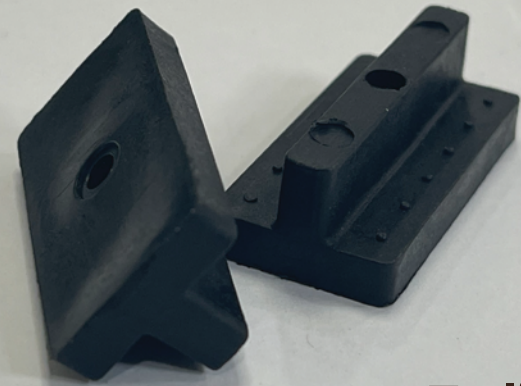

### **Applications and Uses:**

Some prominent application areas are modular kitchen, wall paneling, bench seating, child playground, pet house, railings, and industrial section.

They are widely used in making facades, landscape items, flowerpots, and garden furniture.

# Oriental WPC Decking

Applications and Uses:

**Screw** |

**T-clip** |

**Accessories like Channel, Screw & T-clip are used to install decking.**

ORIENTAL  
**ECOWOODS**<sup>®</sup>  
কাঠের চেয়েও বেশি

**A sister concern of Oriental Group**